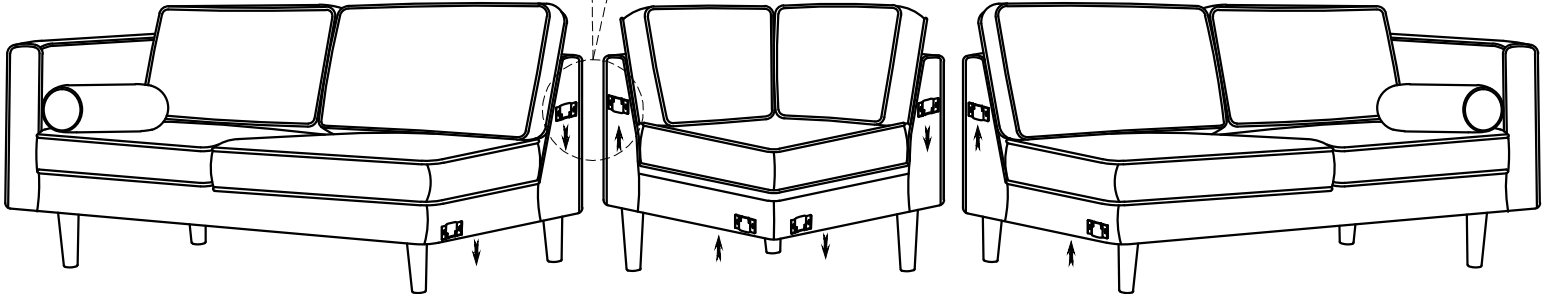

MD 1367-CORNER

HARDWARE AND COMPONENT

A

x 11

B

x 44
(+4)

PEOPLE REQUIRED

MADE IN VIETNAM