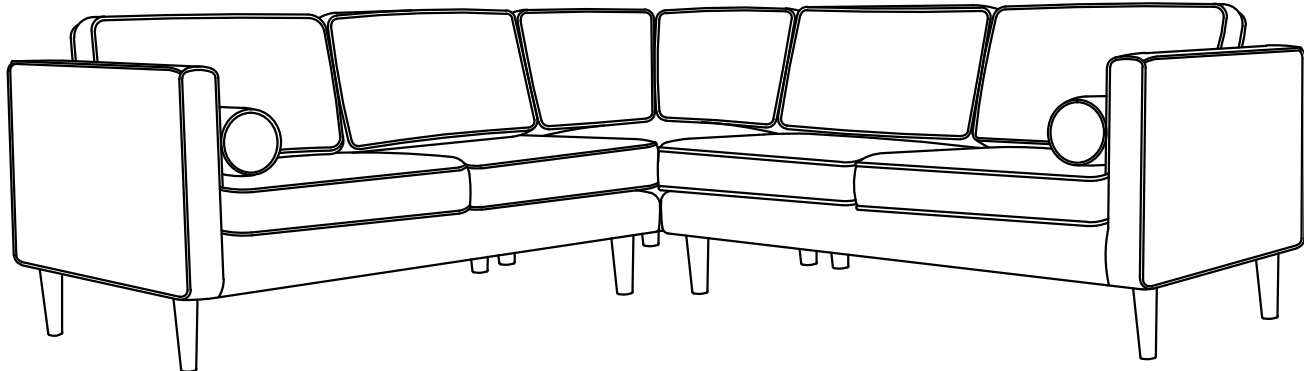

MD 1367-CORNER

HARDWARE AND COMPONENT

A

x 11

B

x 44
(+4)

PEOPLE REQUIRED

MADE IN VIETNAM