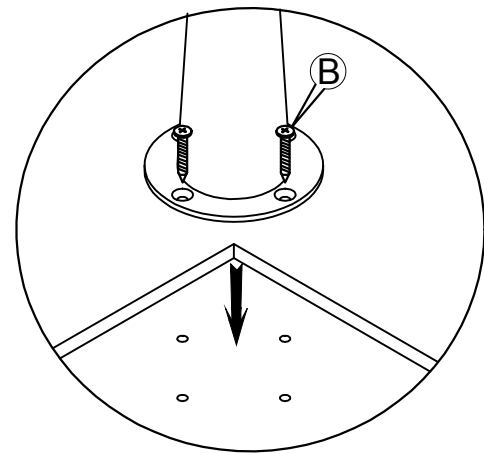

MD 1666-2S Right Arm (ALFRED)

HARDWARE AND COMPONENT

A

x 4

B

x 16
(+2 extra)

PEOPLE REQUIRED

MADE IN VIETNAM